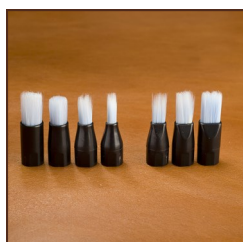

Mixed brushes Pack of 7 pieces

DESCRIPTION	REF.
Round Ø 5, 7, 9, 11 mm Flat 3x7, 4x9, 5x11 mm	100-EPM-001